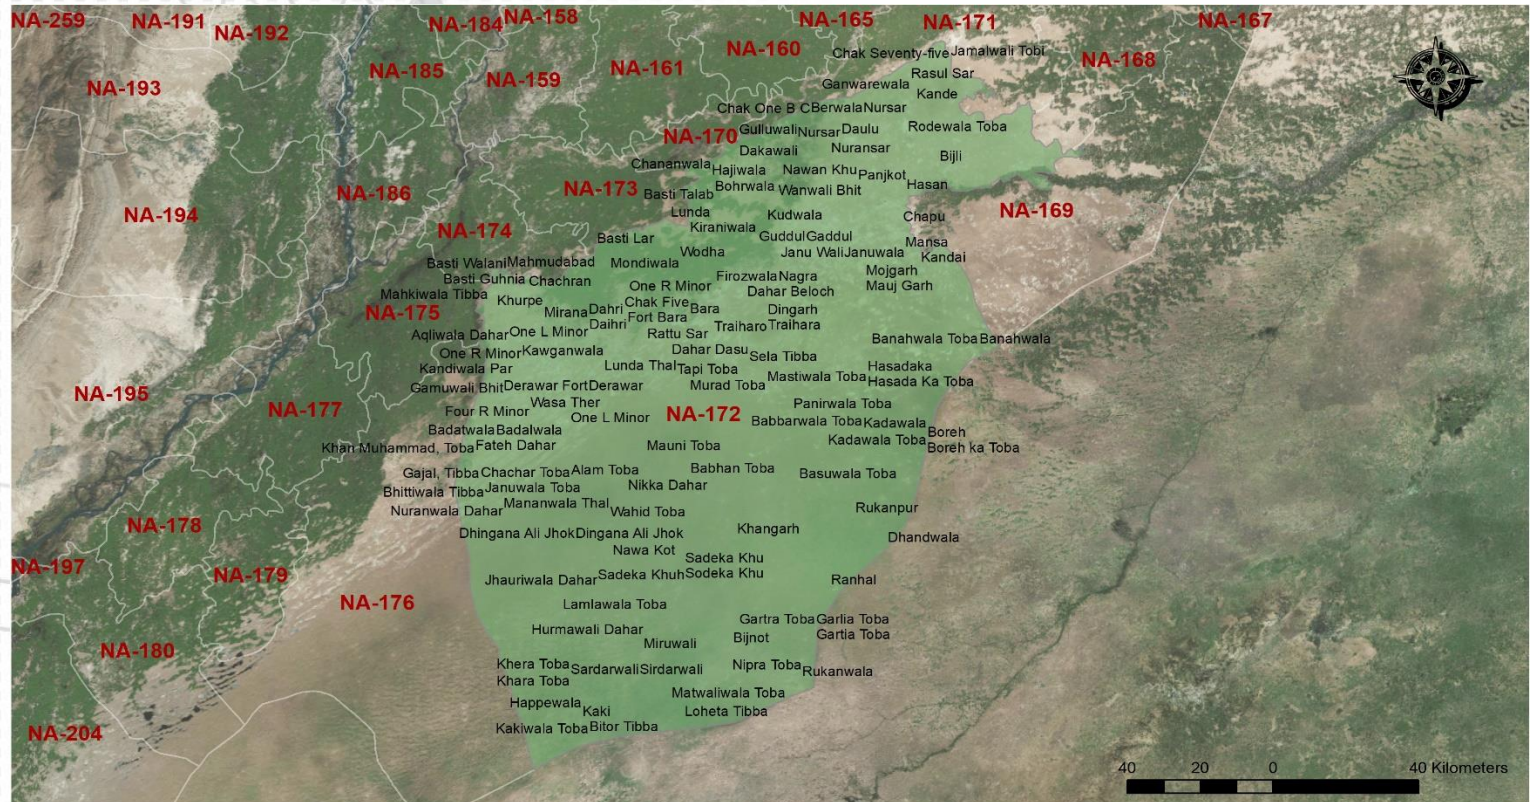

CONSTITUENCY PROFILE

NA-172 BAHAWALPUR-III

PUNJAB

CONSTITUENCY POPULATION

761,252

VOTER STATISTICS

Male

202,550

Female

155,199

Total

357,749

47%

of the total population are registered as voters

POLLING STATIONS

52

Male

52

Female

202

Combined

306

Total

Number of polling stations where registered voters exceed 1,200

AVERAGE VOTER AT POLLING STATION

1,169

AVERAGE VOTER AT POLLING BOOTH

429

LIST OF CONTESTING CANDIDATES

#	Name	Name of Political Party
1	Chaudhary Tariq Bashir Cheema	Pakistan Muslim League
2	Hamid Sufyan	Pakistan Peoples Party Parliamentarians
3	Zulfiqar Ali	Tehreek-e-Labaik Pakistan
4	Saud Majeed	Pakistan Muslim League (Nawaz)
5	Aleem Ullah Warraich	Independent
6	Farzana Rauf	Independent